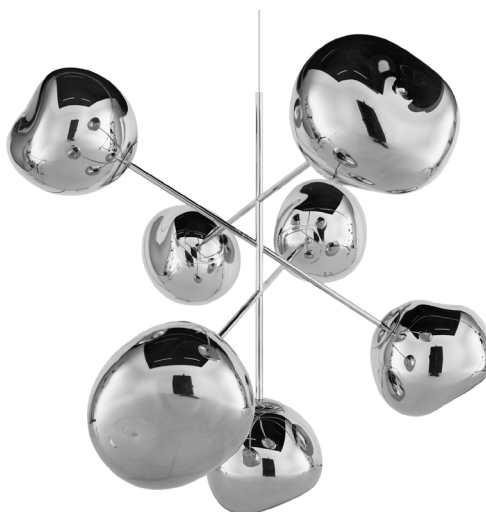

MELT LARGE CHANDELIER

ON

OFF

A swarm, huddle, herd, cluster or bunch; there are a thousand ways of configuring our lamps to produce an extraordinary lighting arrangement. The latest additions to the MELT family include the MELT Large Chandelier, a configuration of seven organic and imperfect orbs which explode from a central hub to create a dynamic lighting sculpture of infinite reflections. Fitted with our new LED module.

MELT LARGE CHANDELIER

CHROME	
Code	MEC02CH-CEUM4
Shade Material	Polycarbonate
Shade Finish	Mirrored
Components	7 x MES01CH 1 x LEDC02CHEU
Surface Mount	
Colour/Finish	Chrome, Polished

Year of Design	2020
Finishing Process	Metallised
Environment	Indoor, IP20
Surface Mount Shape/Diameter	Dome, 25.4cm
Cable Spec	H03VVH2-F 2 x 0,75 mm ² FEP/PVC
Cable Type/Length	Clear, 500cm
Light Source	7 x 6W LED Light Source Included, 220 - 240V
Max Wattage	51W
Lumens	N/A
CRI	>90
Colour Temperature	3000
Dimmability	Mains Dimmable, leading and trailing edge
Spares	7 x LEDRING02; 1 x SLD75-24VL-E
Certifications/Electrical Class	