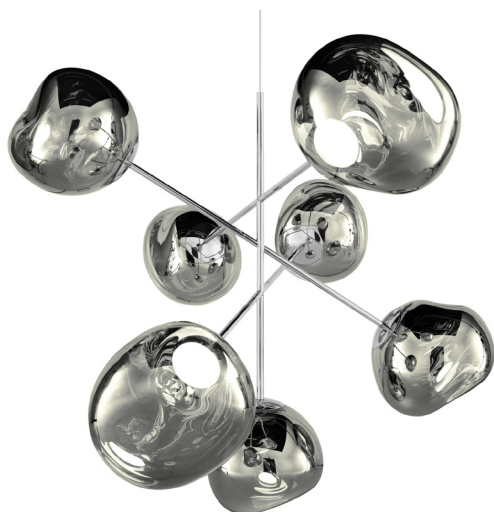

MELT LARGE CHANDELIER

ON

OFF

A swarm, huddle, herd, cluster or bunch; there are a thousand ways of configuring our lamps to produce an extraordinary lighting arrangement. The latest additions to the MELT family include the MELT Large Chandelier, a configuration of seven organic and imperfect orbs which explode from a central hub to create a dynamic lighting sculpture of infinite reflections. Fitted with our new LED module.

MELT LARGE CHANDELIER

CHROME	
Code	MEC02CH-CEUM4
Shade Material	Polycarbonate
Shade Finish	Mirrored
Components	7 x MES01CH 1 x LEDC02CHEU
Surface Mount	
Colour/Finish	Chrome, Polished

Year of Design	2020
Finishing Process	Metallised
Environment	Indoor, IP20
Surface Mount Shape/Diameter	Dome, 25.4cm
Cable Spec	H03VVH2-F 2 x 0,75 mm ² FEP/PVC
Cable Type/Length	Clear, 500cm
Light Source	7 x 6W LED Light Source Included, 220 - 240V
Max Wattage	51W
Lumens	N/A
CRI	>90
Colour Temperature	3000
Dimmability	Mains Dimmable, leading and trailing edge
Spares	7 x LEDRING02; 1 x SLD75-24VL-E
Certifications/Electrical Class	