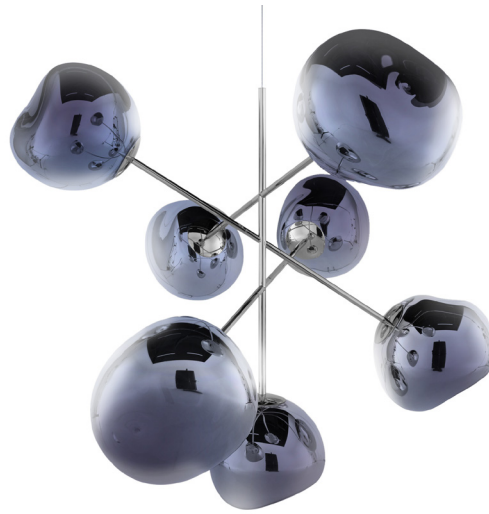

MELT LARGE CHANDELIER

ON

OFF

A swarm, huddle, herd, cluster or bunch; there are a thousand ways of configuring our lamps to produce an extraordinary lighting arrangement. The latest additions to the MELT family include the MELT Large Chandelier, a configuration of seven organic and imperfect orbs which explode from a central hub to create a dynamic lighting sculpture of infinite reflections. Fitted with our new LED module.

MELT LARGE CHANDELIER

Year of Design	2020
Finishing Process	Metallised
Environment	Indoor, IP20
Surface Mount Shape/Diameter	Dome, 25.4cm
Cable Spec	H03VVH2-F 2 x 0,75 mm ² FEP/PVC
Cable Type/Length	Clear, 500cm
Light Source	7 x 6W LED Light Source Included, 220 - 240V
Max Wattage	51W
Lumens	N/A
CRI	>90
Colour Temperature	3000
Dimmability	Mains Dimmable, leading and trailing edge
Spares	7 x LEDRING02; 1 x SLD75-24VL-E
Certifications/Electrical Class	

Additionally Certified for NZ/AUS

SMOKE	
Code	MEC02SM-CEUM4
Shade Material	Polycarbonate
Shade Finish	Mirrored
Components	7 x MES01SM 1 x LEDC02CHEU
Surface Mount	
Colour/Finish	Chrome, Polished