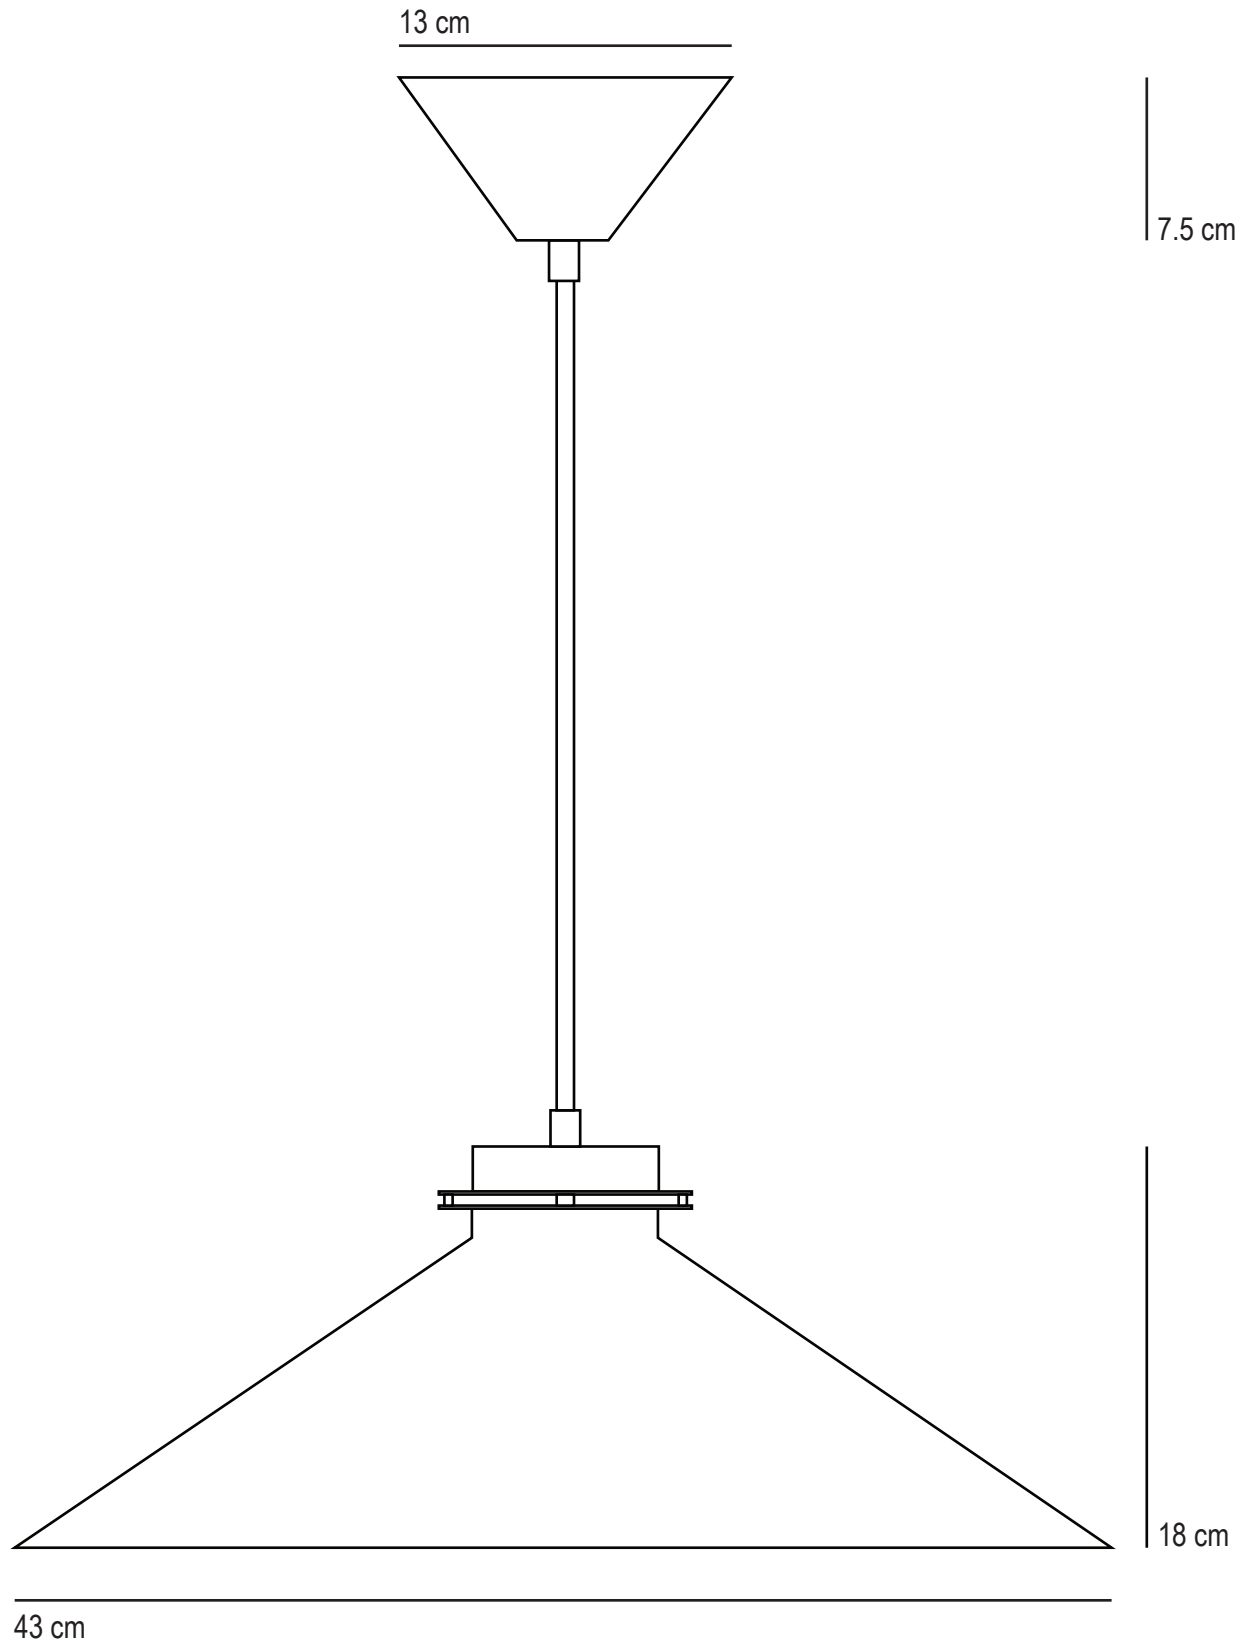

# Codie Pendant

SPECIFICATION	Product Code	Bulb Cap	Max Wattage	Bulb Type
Codie Pendant	FP 354	E 27	100	GLS
Available Finish	Polished aluminium.			

This product is available for specific markets. CFL compatible.  
Cable length 150cm, bespoke cable lengths are available on request.