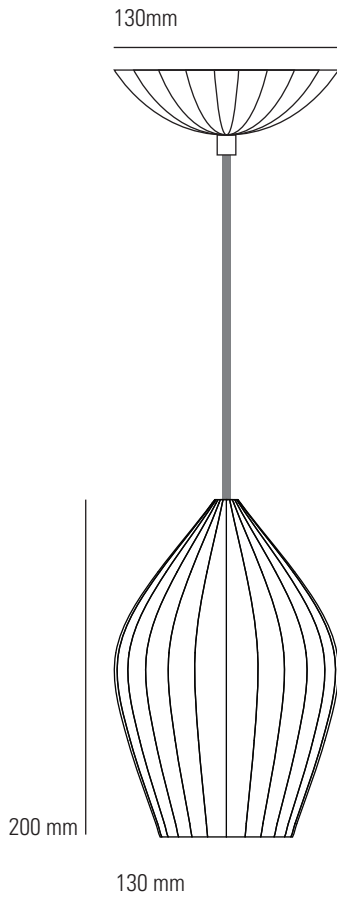

# FIN PENDANT

SPECIFICATION	Finish	Product Code	Bulb Cap	Max Wattage	Bulb Type
Fin Medium Pendant	natural bone china	FP 550 N	E 27	40	GLS
Fin Large Pendant	natural bone china	FP 570 N	E 27	60	GLS
Fin Extra Large Pendant	natural bone china	FP 571 N	E 27	60	GLS

FIN MEDIUM

FIN LARGE

FIN EXTRA LARGE

This product is available for specific markets. CFL compatible.  
Cable length 150cm, bespoke cable lengths are available on request.