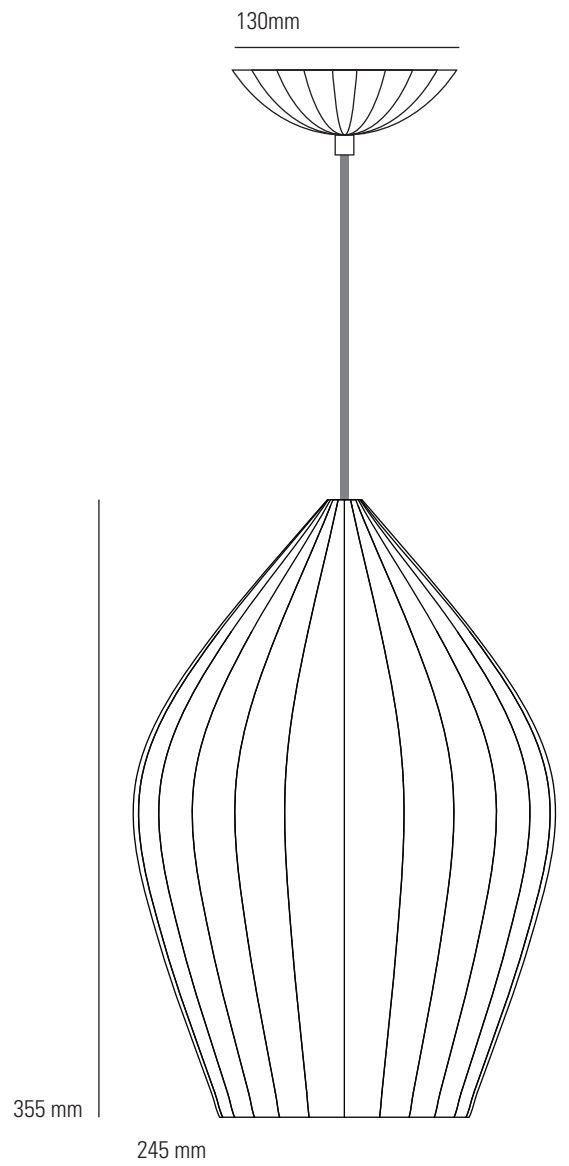

# FIN PENDANT

SPECIFICATION	Finish	Product Code	Bulb Cap	Max Wattage	Bulb Type
Fin Medium Pendant	natural bone china	FP 550 N	E 27	40	GLS
Fin Large Pendant	natural bone china	FP 570 N	E 27	60	GLS
Fin Extra Large Pendant	natural bone china	FP 571 N	E 27	60	GLS

FIN MEDIUM

FIN LARGE

FIN EXTRA LARGE

This product is available for specific markets. CFL compatible.  
Cable length 150cm, bespoke cable lengths are available on request.